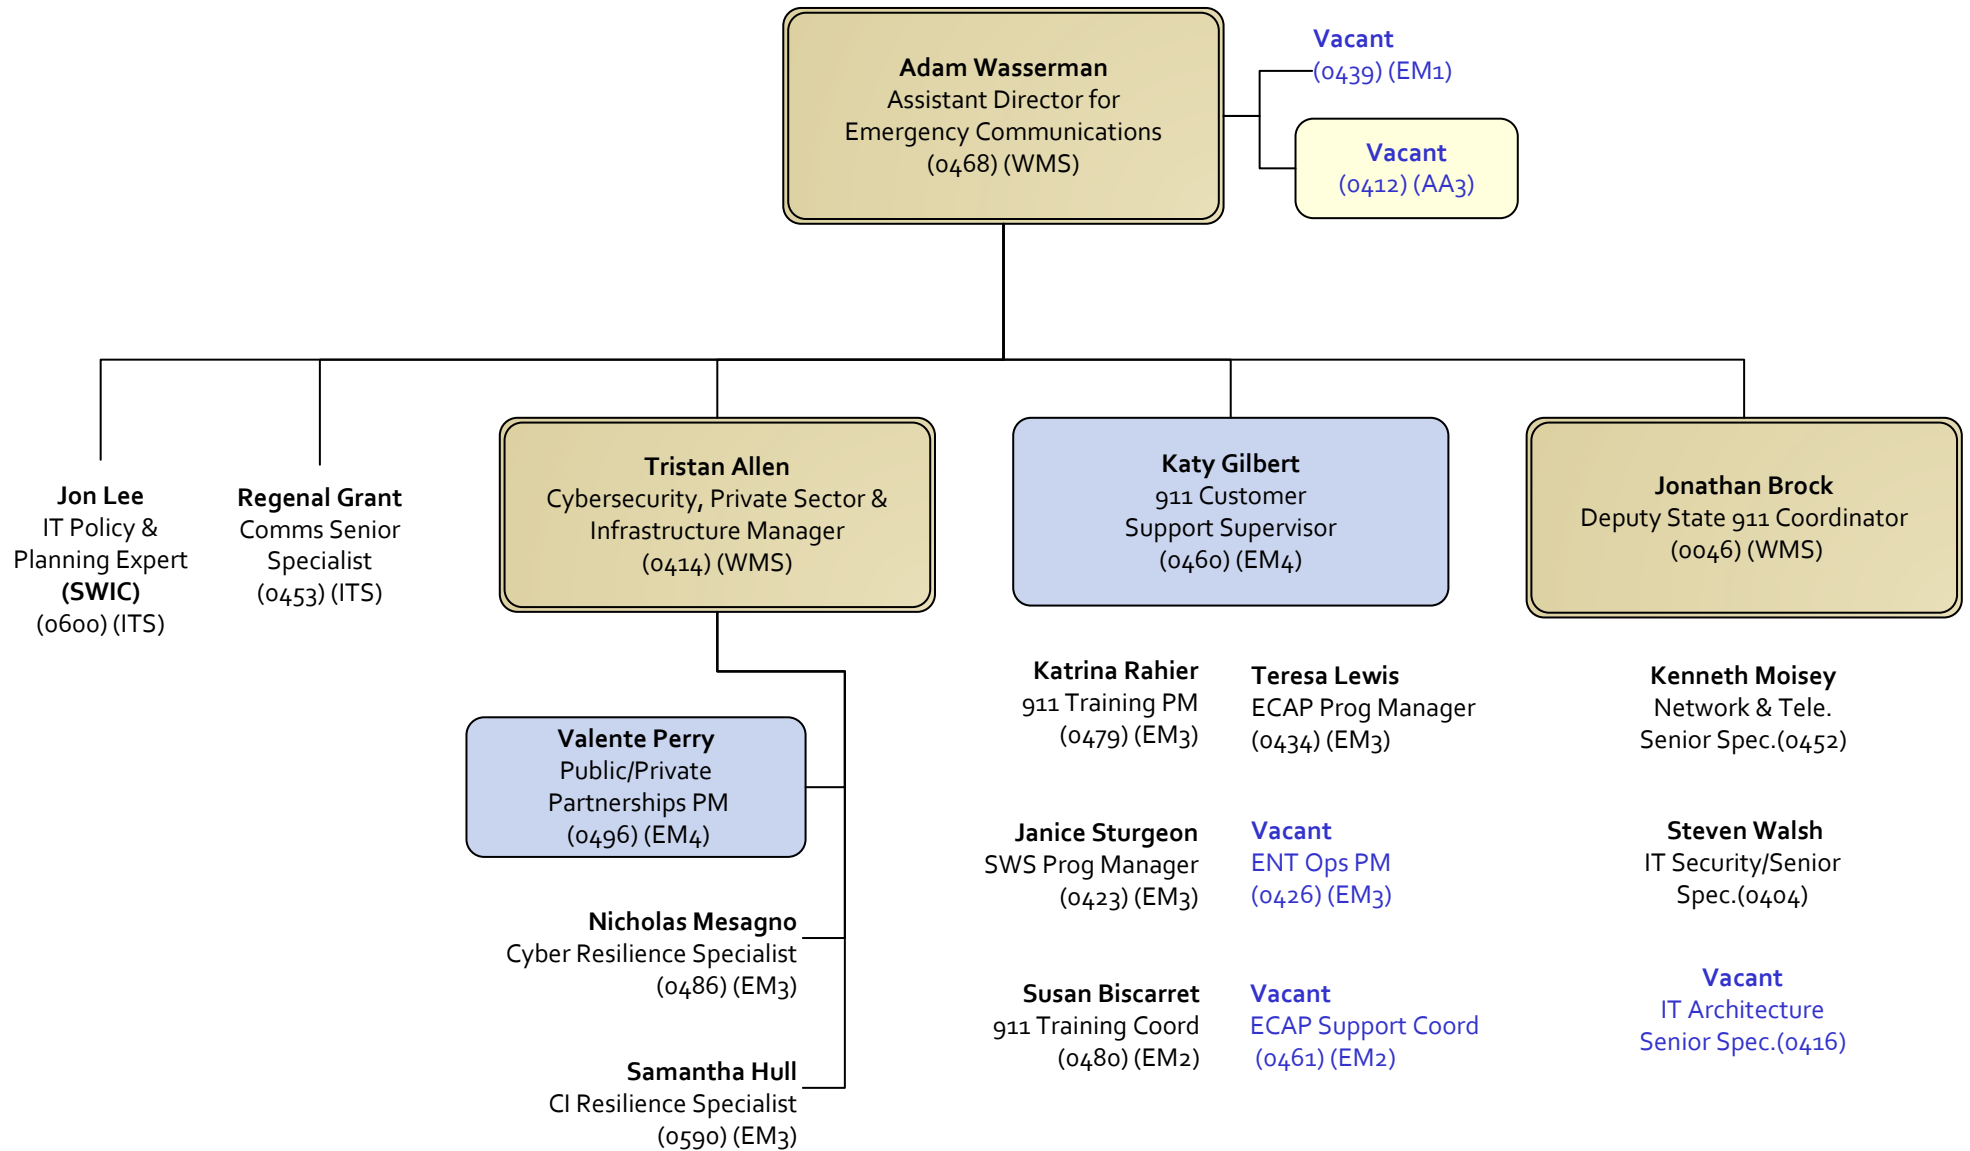

# Washington State Military Department Emergency Management Division

Updated: February 7, 2024

---

Robert Ezelle  
Director

**Emergency Management Division  
Financial Operations Section**

# Emergency Management Division Emergency Communications Unit

# Emergency Management Division Operations Unit Overview

**Emergency Management Division  
Operations Unit  
Human Services Program**

# Emergency Management Division Disaster Resilience Unit