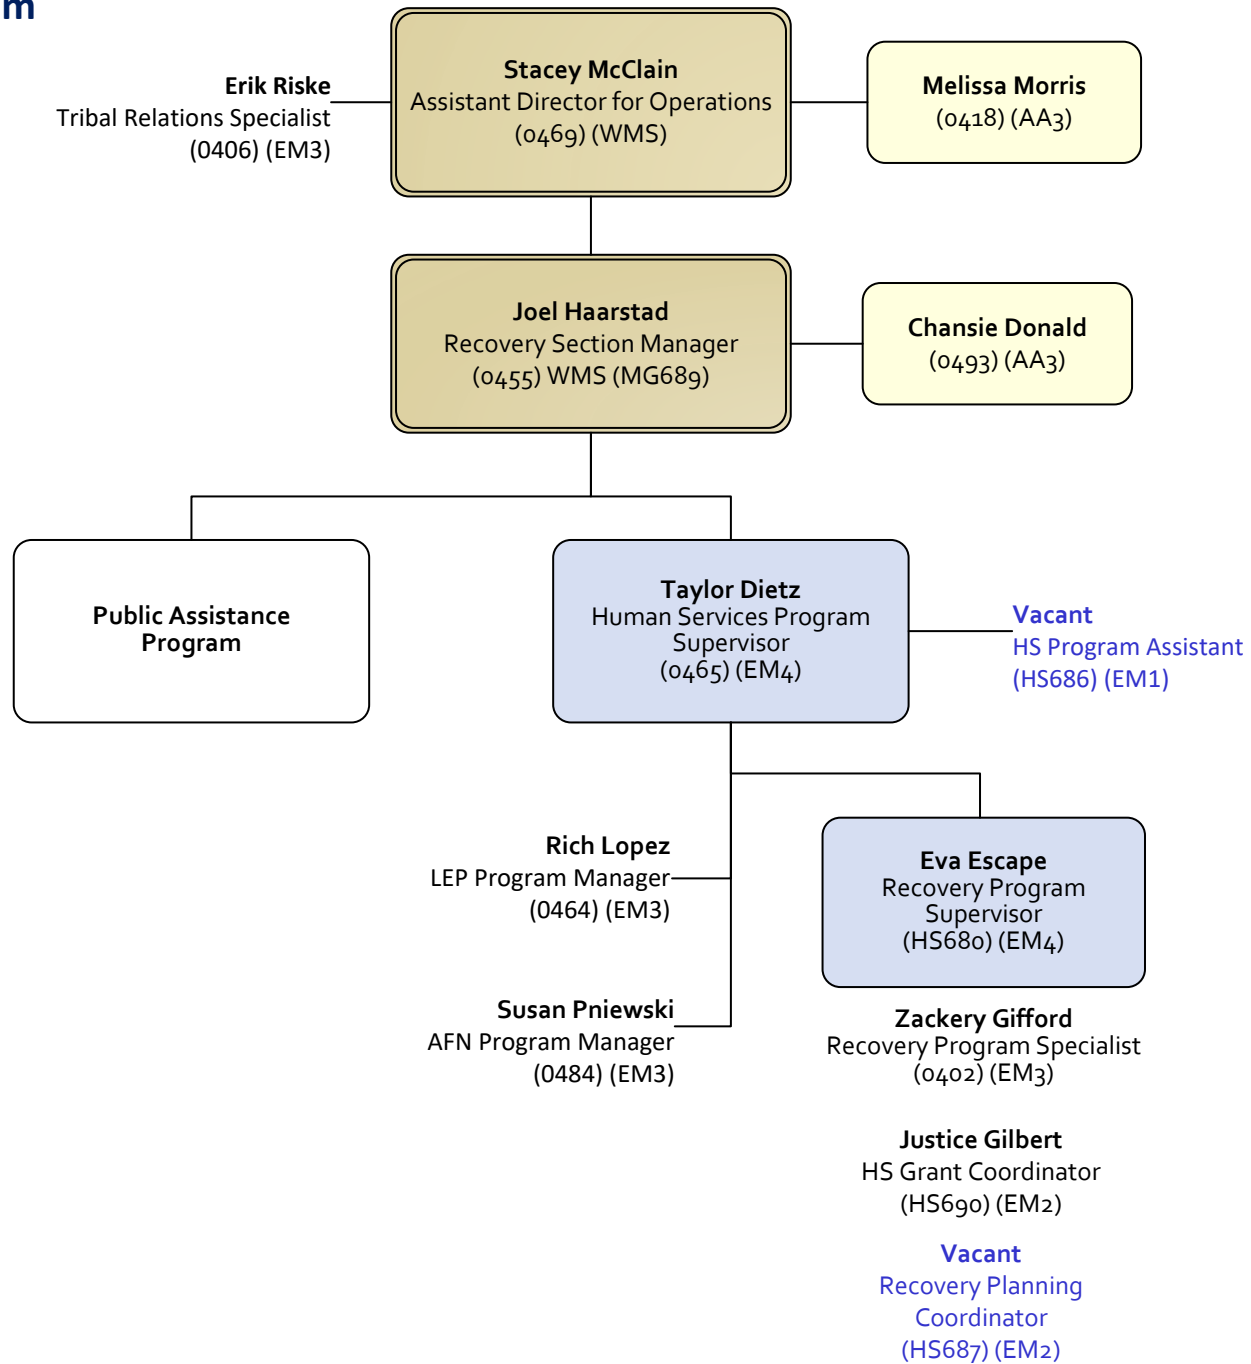

# Washington State Military Department Emergency Management Division

Updated: February 7, 2024

---

Robert Ezelle  
Director

**Emergency Management Division  
Financial Operations Section**

# Emergency Management Division Emergency Communications Unit

# Emergency Management Division Operations Unit Overview

**Emergency Management Division  
Operations Unit  
Human Services Program**

# Emergency Management Division Disaster Resilience Unit