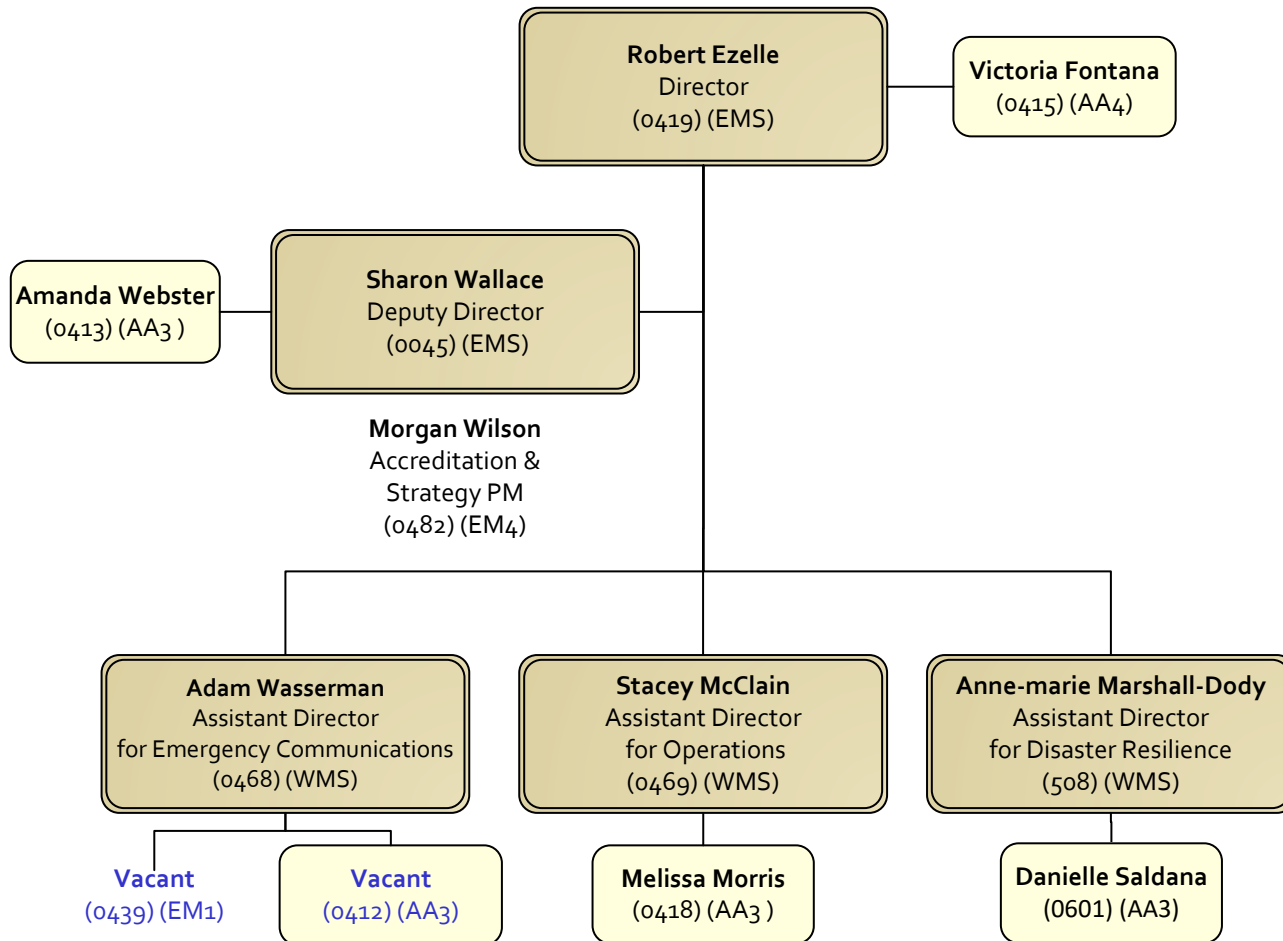

# Washington State Military Department Emergency Management Division

Updated: February 7, 2024

---

Robert Ezelle  
Director

**Emergency Management Division  
Financial Operations Section**

# Emergency Management Division Emergency Communications Unit

# Emergency Management Division Operations Unit Overview

**Emergency Management Division  
Operations Unit  
Human Services Program**