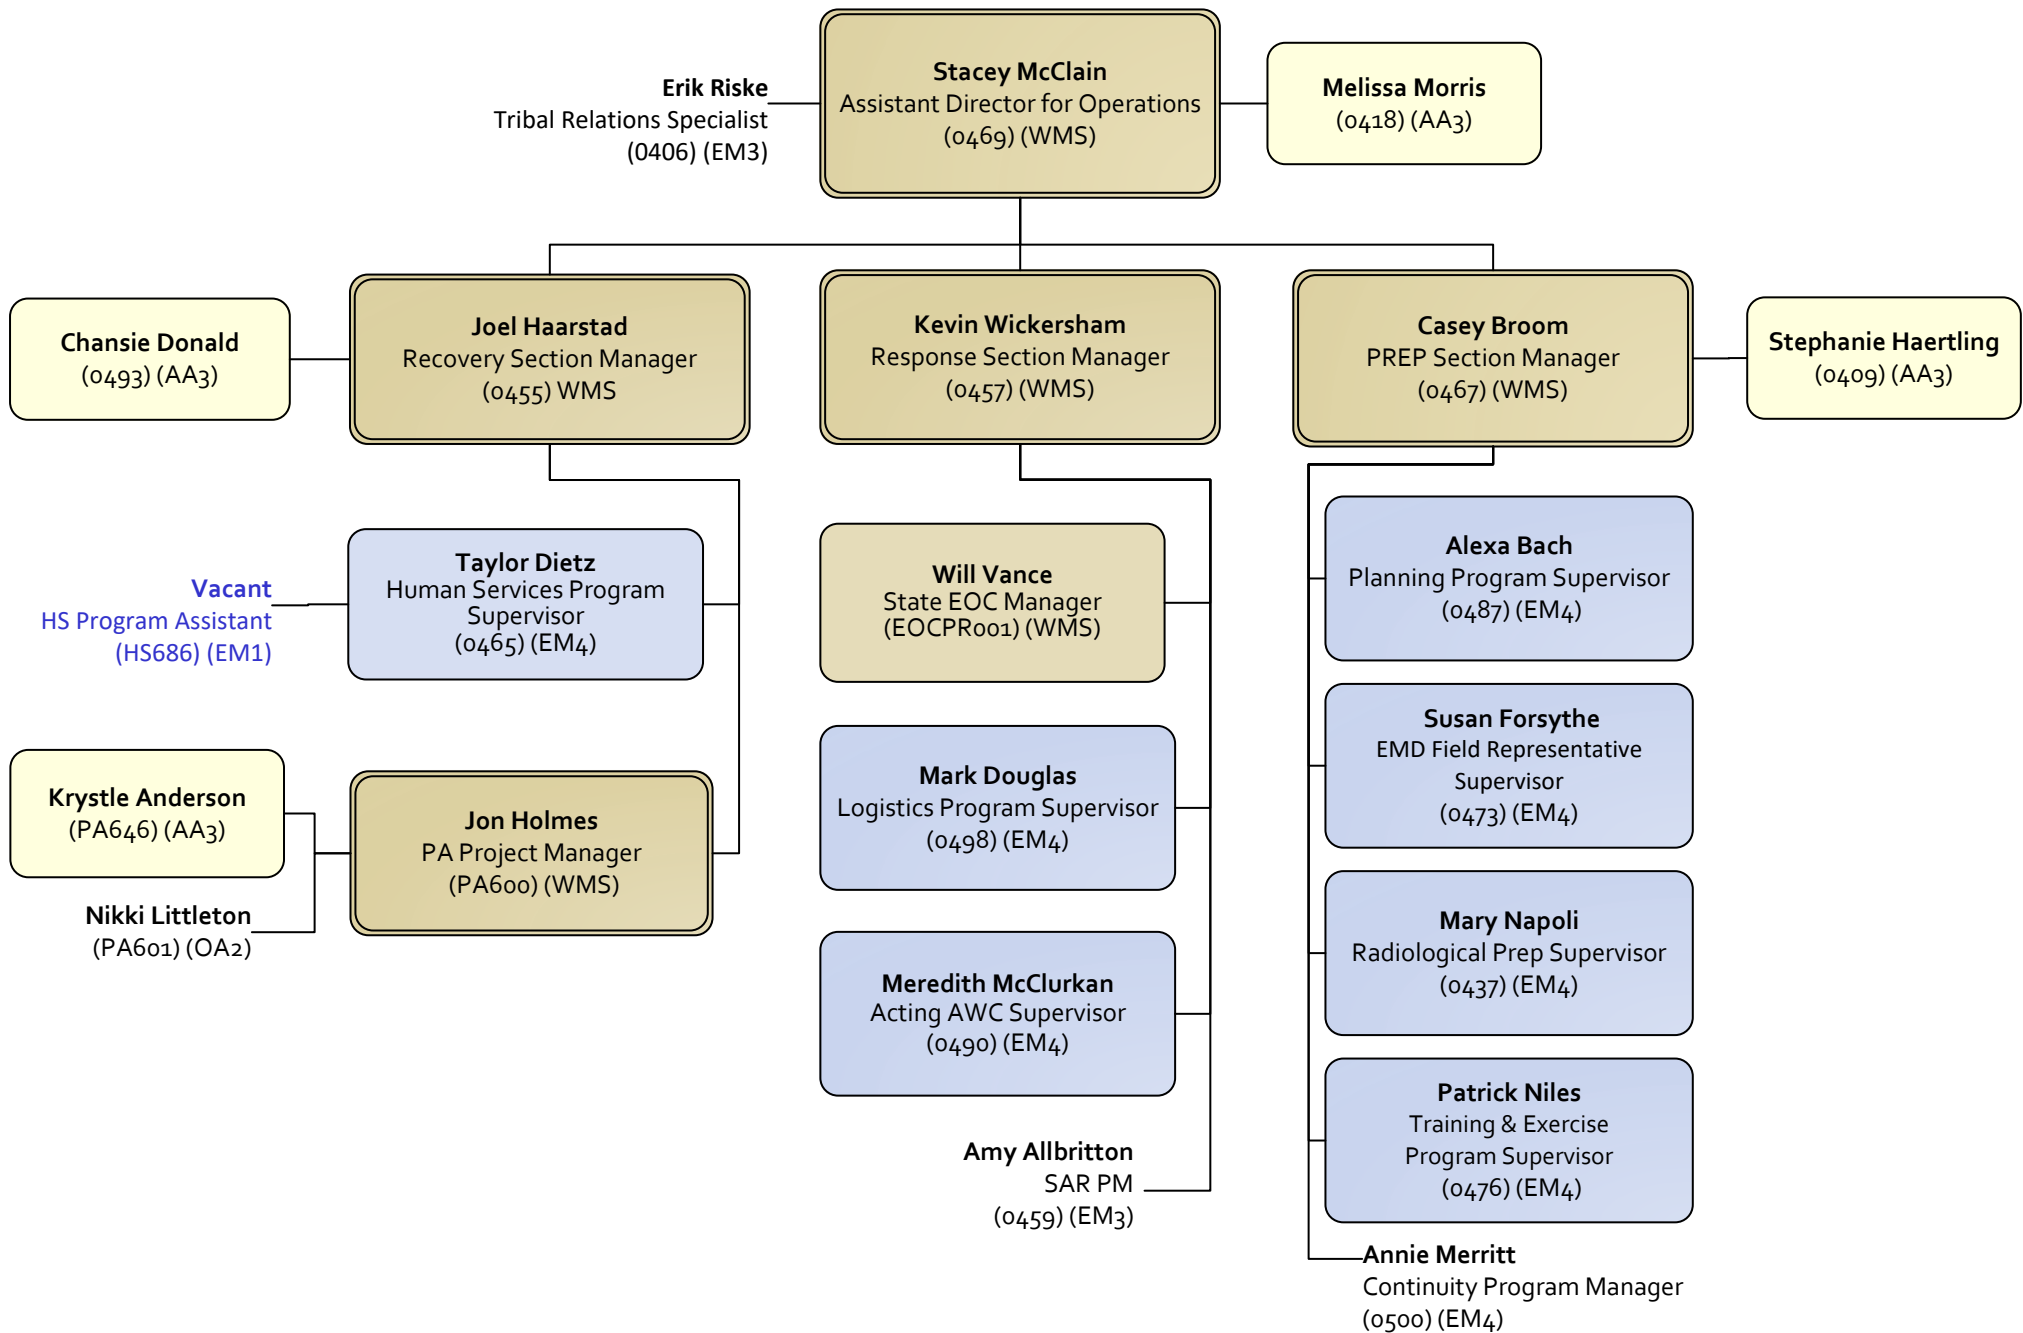

# Washington State Military Department Emergency Management Division

Updated: February 7, 2024

---

Robert Ezelle  
Director

**Emergency Management Division  
Financial Operations Section**

# Emergency Management Division Emergency Communications Unit

# Emergency Management Division Operations Unit Overview

**Emergency Management Division  
Operations Unit  
Human Services Program**

# Emergency Management Division Disaster Resilience Unit