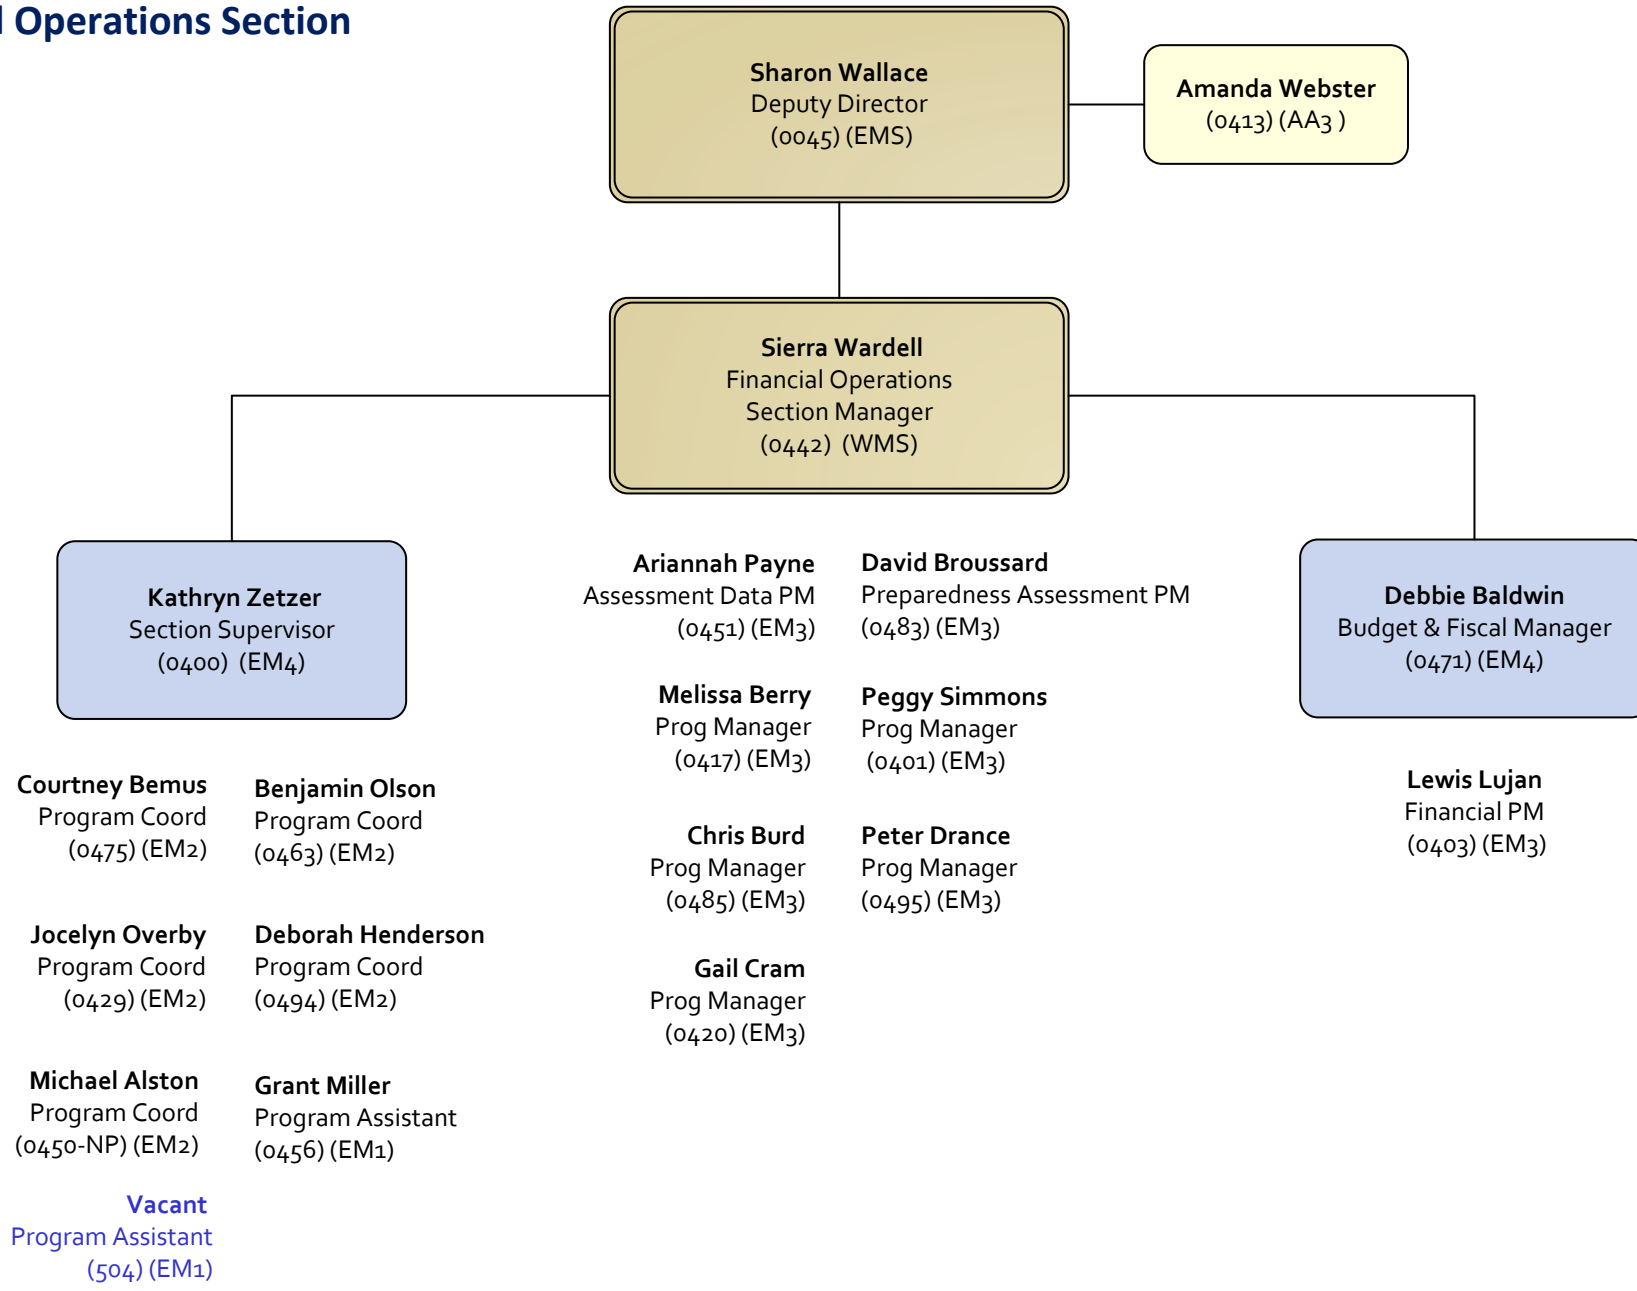

# Washington State Military Department Emergency Management Division

Updated: February 7, 2024

---

Robert Ezelle  
Director

**Emergency Management Division  
Financial Operations Section**

# Emergency Management Division Emergency Communications Unit

# Emergency Management Division Operations Unit Overview

**Emergency Management Division  
Operations Unit  
Human Services Program**

# Emergency Management Division Disaster Resilience Unit